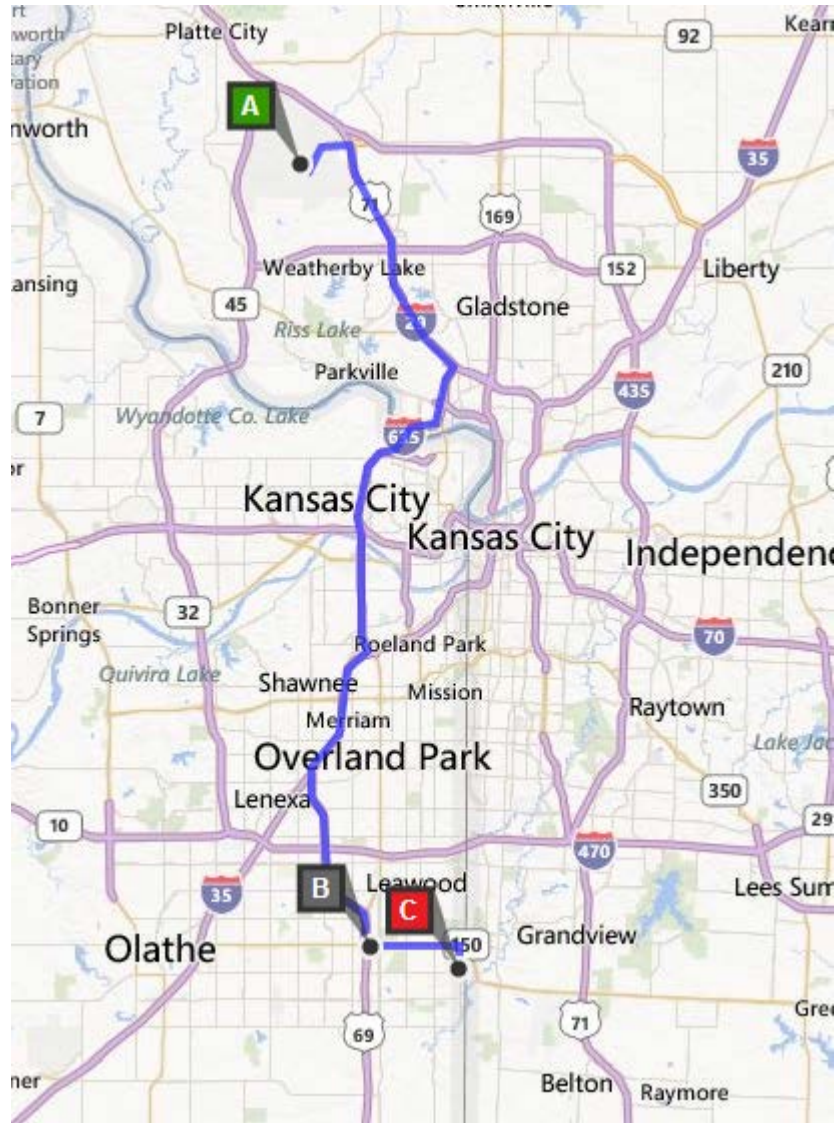

9.5 mi

At exit 3B, take ramp right for I-635 South toward Kansas

- Entering Kansas

12.4 mi

At exit 1A, take ramp right for I-35 South toward Wichita

- 4.7 mi

Keep right onto US-69 S

- 7.5 mi

**B - Holiday Inn &**

**Express Suites on 135th**

7580 W 135th St, Overland Park, KS 66223

- Depart W 135th St toward Hemlock St

- 1.0 mi

Make a U-turn at Grandview St

Pass BP on the left in 0.6 mi

- 4.3 mi

Turn right onto Kenneth Rd

- 0.2 mi

Turn right to stay on Kenneth Rd

- 0.6 mi

Arrive at 14200 Kenneth Rd, Overland Park, KS 66224

The last intersection is W 141st St if you reach W 142nd St, you've gone too far

**C - Christ Community Church**

14200 Kenneth Rd, Overland Park, KS 66224

KS

**Recommended Directions from the Kansas City Airport to Holiday Inn Express Suites on Nall Avenue and to Christ Community Church ([Bing Map Link](#)) travel time 46 min, 48.1 miles**