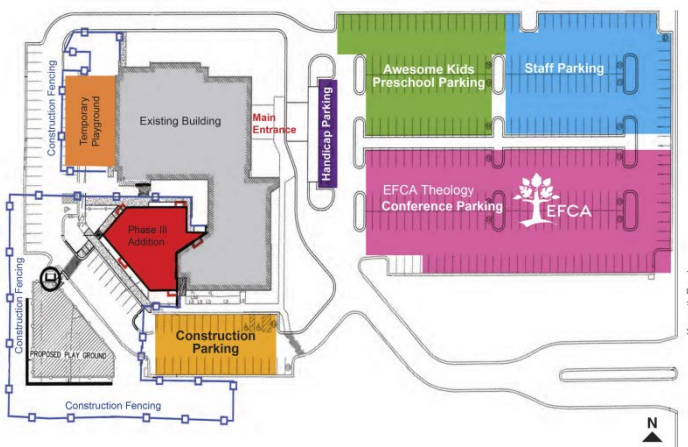

#### Thursday, January 23

8:30 – 8:40 a.m.	Worship & Prayer, Worship Center
8:40 – 9:45	Session 1, D. Jeffrey Bingham
9:45 – 10:15	Break
10:15 – 11:30	Session 2, Vincent Bacote
11:30 a.m. – 1 p.m.	EFCA Ministerial Association sponsored lunch & annual meeting, Worship Center
1 – 2	Panel Discussion
2:15 – 3:15	Four Breakout Sessions Leith Anderson, Worship Center Vincent Bacote, 128/29/30 Richard Lints, 119/120 Fred Sanders, 118
3:30 – 4:15	Mini Seminars: FCMM and CIF FCMM – <i>Your Benefits Partner: What's New?</i> , Worship Center FCMM – <i>Financial Planning for the Younger Pastor</i> , 128/29/30 CIF – <i>Cultivating Generosity in Your Church</i> , 119/120
4:30 – 5:45	Four Breakout Sessions Discussion, Q & A Leith Anderson, Worship Center Vincent Bacote, 128/29/30 Richard Lints, 119/120 Fred Sanders, 118
5:45 – 6:15	Dinner, Worship Center
6:15 –	Connect with friends
6:15 – 7:30	FCMM – <i>Retirement Health Care Planning – Medicare and Long Term Care</i> , 118 CIF – <i>Financial Options for Your Ministry Expansion</i> , 119/120

Leawood Campus - Phase III  
Conference Parking

The weather forecast for Leawood calls for mostly sunny skies and temps in the mid to upper 30s. Christ Community, where our conference will be taking place, is in the middle of a construction project. With this in mind, they have asked all conference participants to park on the south side of the main parking lot (left). This will leave the north side for the onsite preschool as well as their own staff. There will be someone directing traffic on the morning of the first day, but please help us by parking only in the designated area each day. After parking, come in the front entrance.