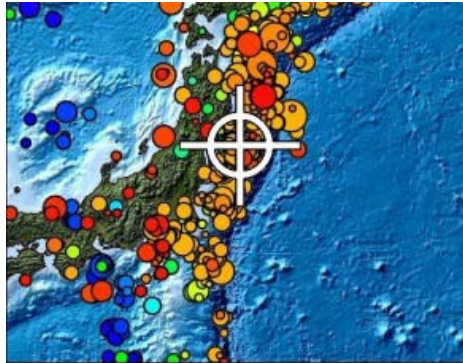

Help Japan

EFCA TouchGlobal Crisis Response is coordinating relief efforts through EFCA ReachGlobal missionaries and partners in Japan. On March 11, an 8.9 magnitude earthquake shook Japan, causing an enormous tsunami along the eastern coast. Help is desperately needed. For updated information and donations visit

www.touchglobal.org/japan.

As we holistically approach the great need, donated funds will go to:

- Relief
- Crisis-related needs
- Long-term needs

You can help!

Pray

- For grace upon the Japanese people during this time
- For an abundance of generous givers
- For safety and wisdom as Crisis Response personnel travel

Give

Donate online now at www.touchglobal.org/japan or send checks to

EFCA Earthquake Relief # 21709-39707

901 East 78th Street

Minneapolis, MN 55420-1300

Questions? Email CrisisResponse@efca.org